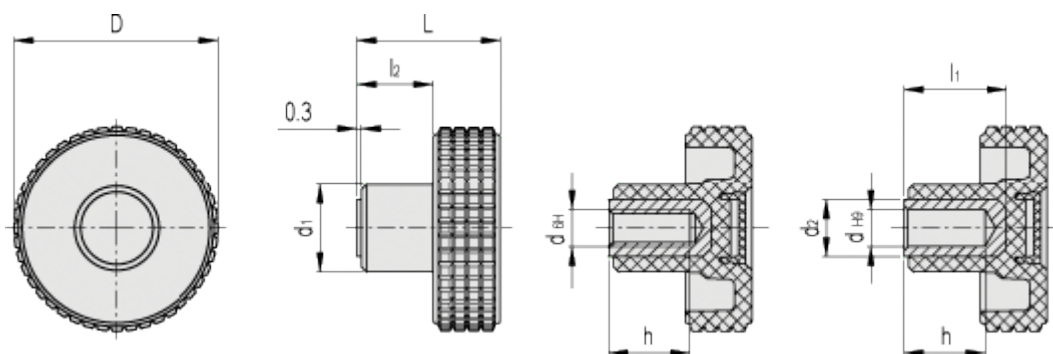

Data Sheet

Article number: 23020343166

Description: E+G Fingergreb MBT.40-B-6-C6, red centre cap

Measures

D	= 39.5	l2 = 12.5
d1	= 17	
d2	= 12	
dH6	= -	
dH9	= 6	
h	= 14	
L	= 26.5	
l1	= 17	